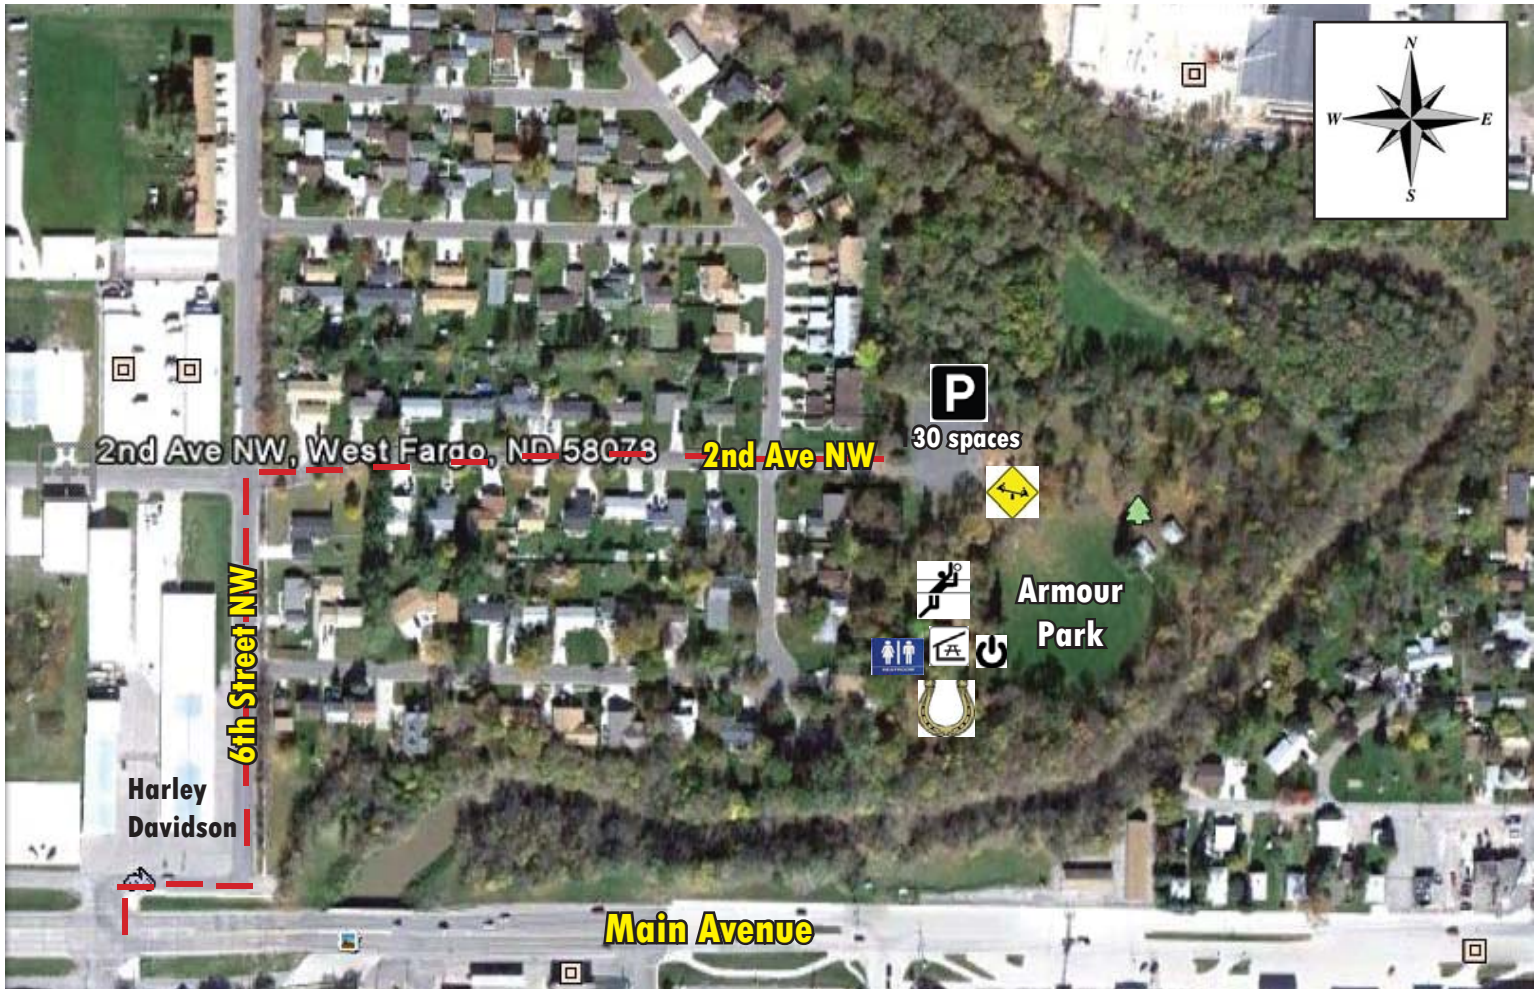

Armour Park

2nd Ave NW, West Fargo

MAP KEY

 Restrooms	 Horseshoes
 Shelters	 Sand Volleyball
 Power	 Paved Road
 Parking	 Route to Armour Park
 Playground	

ARMOUR PARK ENCLOSED SHELTER

Rental Fee: \$75

Capacity: 100

Restrooms, Grill, Electricity, Water

There are twelve 8' tables in the shelter.

Other park amenities:

Playground, volleyball and horseshoes

DISTANCES:

Parking Lot to Shelter: 75 yards